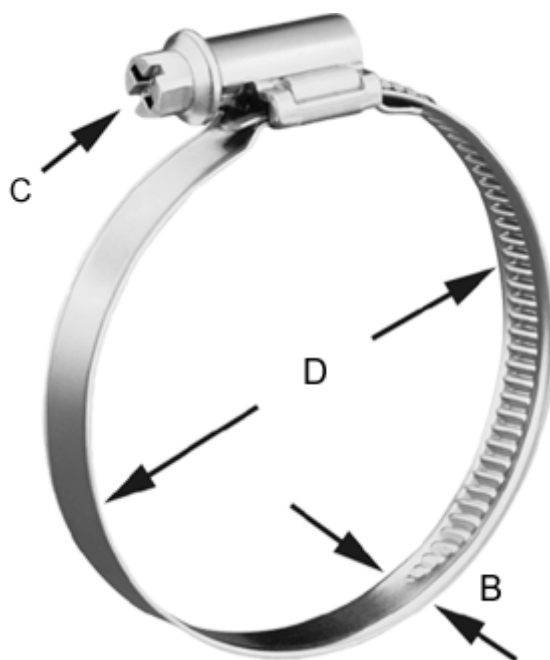

# Data Sheet

Article number: 021267702029

Description: Worm Drive Hose Clip  
TORRO 23-35/9 C7 W2

## Measures

---

C (screw type) = C7 - 7mm

Diameter D = 23-35

Width B = 9.0